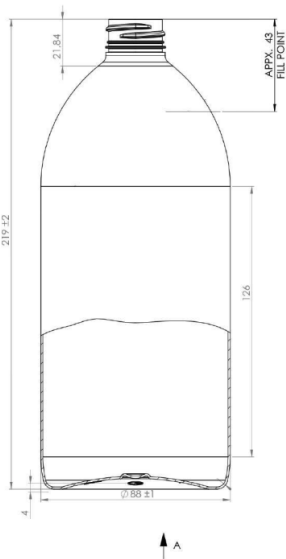

### General info

Item no. (SKU):	<b>LS1011648112</b>
Family / Range:	<b>Cosmo Sirop</b>
Capacity:	<b>1000ml</b>
Neck:	<b>28/410</b>
Weight:	<b>47</b>
Shape:	<b>Round</b>
Material:	<b>PET</b>
Colour:	<b>All Colours Available</b>
Print Areas:	<b>N/A</b>
Country of Origin:	<b>Lithuania</b>

#### Packed in Boxes

Box Dimensions (mm):	<b>594 x 394 x 448</b>
Quantity per box (pcs):	<b>60</b>
Boxes per pallet (pcs):	<b>20</b>
Quantity per pallet (pcs):	<b>1200</b>
Net weight (kg):	<b>56</b>
Gross weight (kg):	<b>78</b>
Pallet height (mm):	<b>2400</b>

#### Packed in PE bags on trays (Full pallet)

Tray dimensions (mm):	<b>1200 x 800 x 50</b>
Quantity per tray (pcs):	<b>140</b>
Quantity per PE bag (pcs):	
PE bags per tray (pcs):	
Trays per pallet (pcs):	<b>10</b>
Quantity per pallet (pcs):	<b>1400</b>
Net weight (kg):	<b>66</b>
Gross weight (kg):	<b>82</b>
Pallet height (mm):	<b>2400</b>